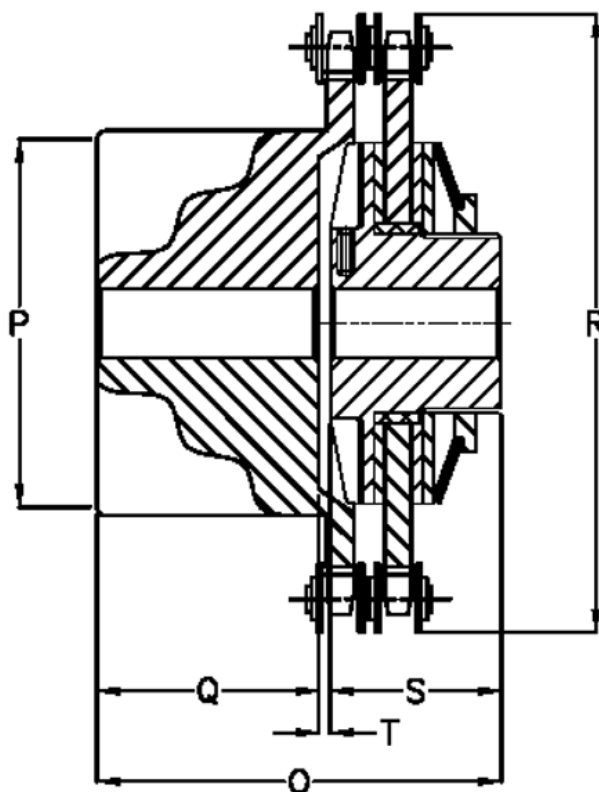

Data Sheet

Article number: 4612007

Description: Securex torque limiter C 1200/140
0

Measures

Max angular displacement = 30
Max parallel displacement = 0.50
Max torque Nm = 1200
Number of springs = 2
O = 149.0
P = 130
Q = 60.0
R = 199.5

S = 86
T = 3.0